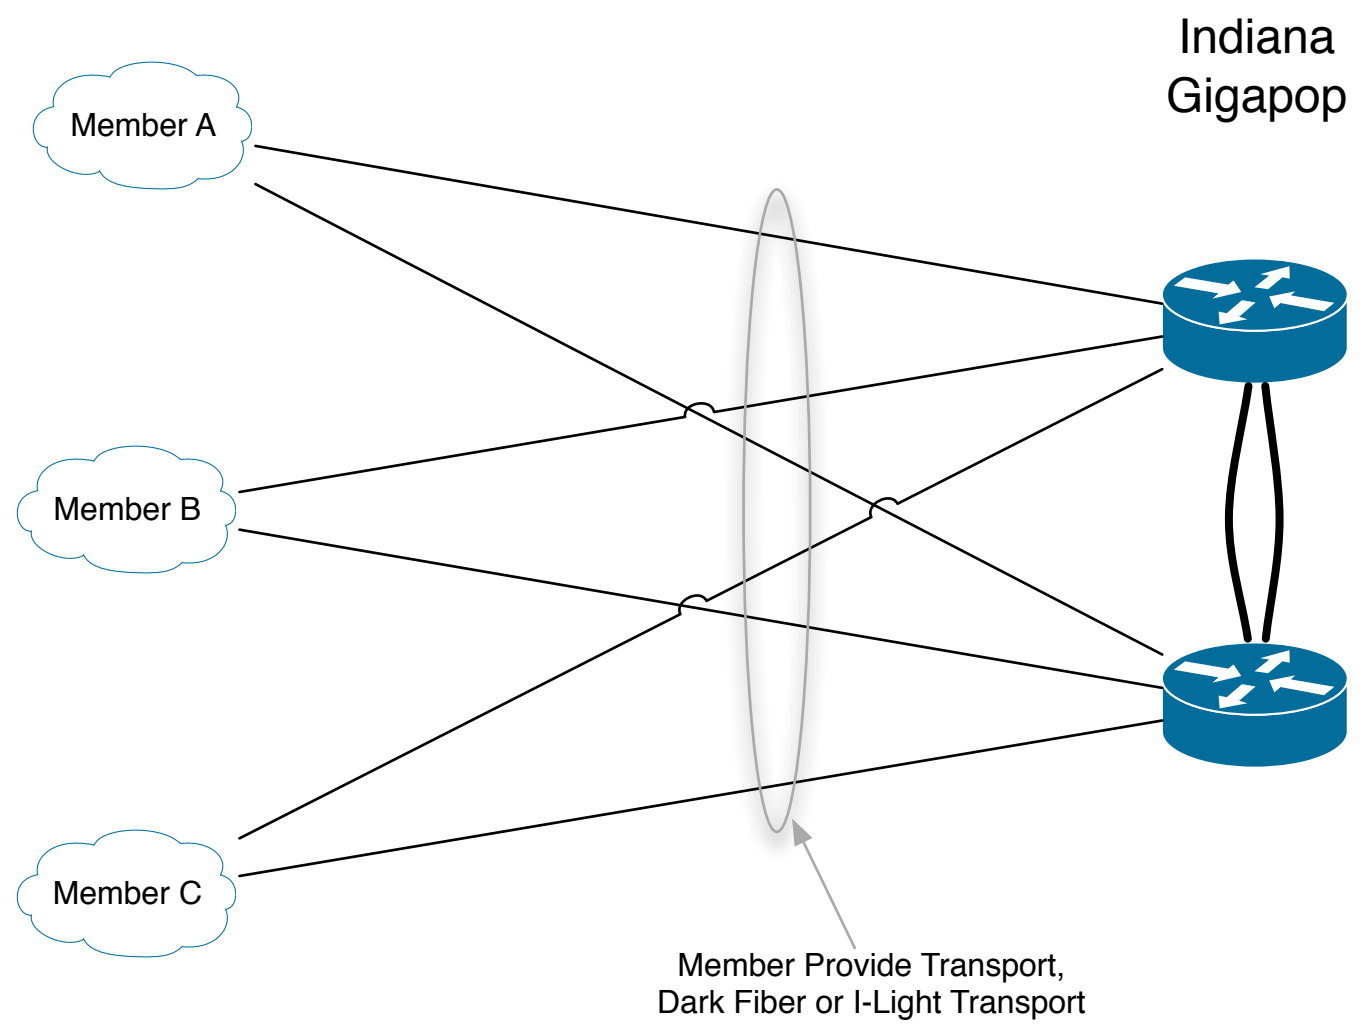

I-Light and Indiana Gigapop Measurement

Tom Johnson
Heather Starks

I-Light POP & Member Codes

- I-Light POP Codes - http://globalnoc.iu.edu/ilight/maps_documentation/documentation/i-light-pop-codes.html
- I-Light Member Codes - http://globalnoc.iu.edu/ilight/maps_documentation/documentation/i-light-member-codes.html

Measurement Links

- I-Light, JFirewall - <http://dc-3.grnoc.iu.edu/jfirewall-viz-ilight/index-bits.html>
- I-Light SNAPP - <http://dc-snmp.wcc.grnoc.iu.edu/ilight/>
- I-Light TSDS - https://tsds.blcdc.grnoc.iu.edu/ilight/?method=browse&measurement_type=interface
- Indiana Gigapop SNAPP - <http://snapp2.blcdc.grnoc.iu.edu/gigapop/>
- Indiana Gigapop TSDS - https://tsds.blcdc.grnoc.iu.edu/gigapop/?method=browse&measurement_type=interface
- Will update the I-Light NOC and Indiana Gigapop NOC pages with TSDS Links