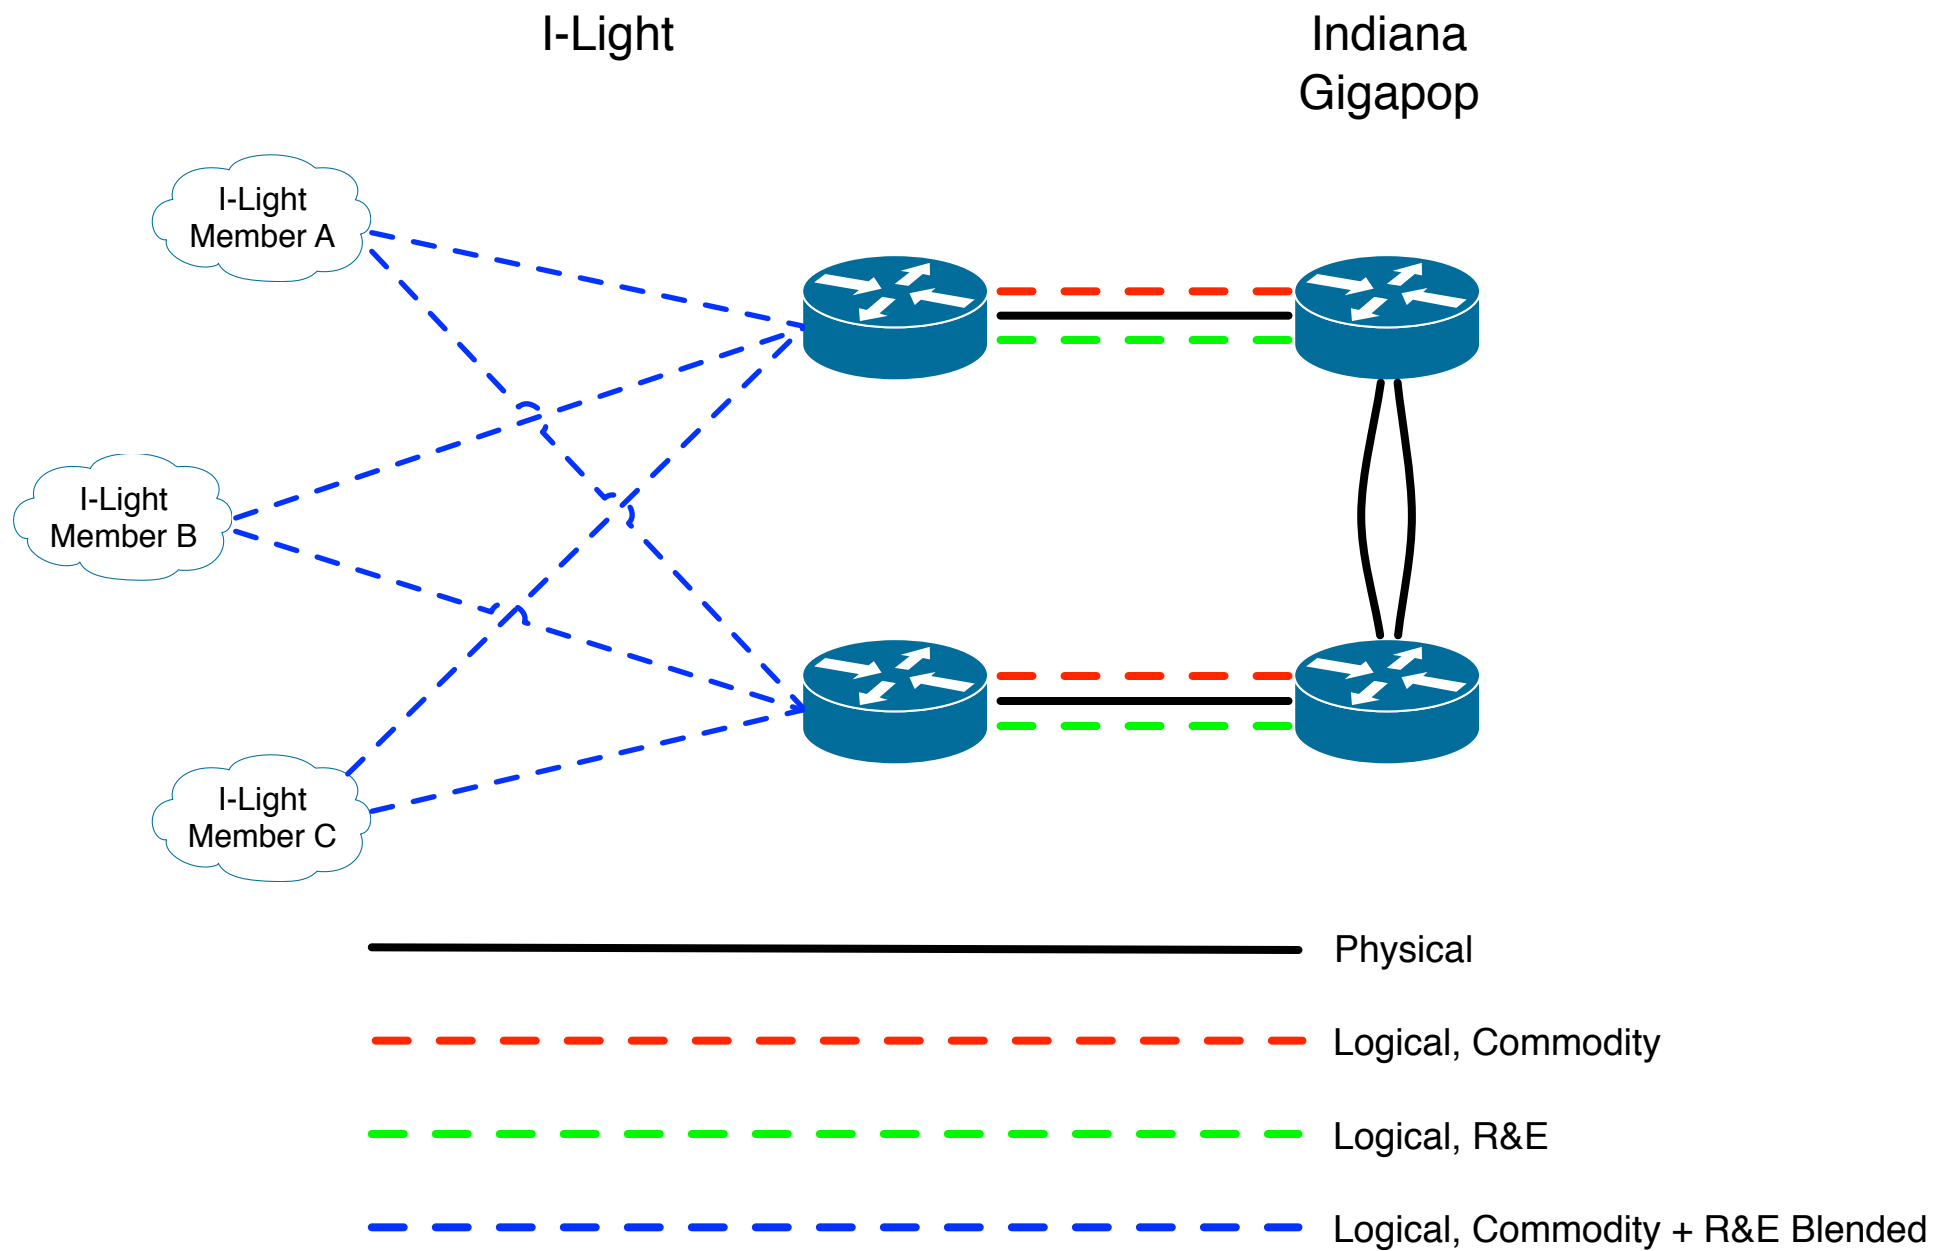

I-Light and Indiana Gigapop Measurement

Tom Johnson
Heather Starks

I-Light POP & Member Codes

- I-Light POP Codes - http://globalnoc.iu.edu/ilight/maps_documentation/documentation/i-light-pop-codes.html
- I-Light Member Codes - http://globalnoc.iu.edu/ilight/maps_documentation/documentation/i-light-member-codes.html

Measurement Links

- I-Light, JFirewall - <http://dc-3.grnoc.iu.edu/jfirewall-viz-ilight/index-bits.html>
- I-Light SNAPP - <http://dc-snmp.wcc.grnoc.iu.edu/ilight/>
- I-Light TSDS - https://tsds.blcdc.grnoc.iu.edu/ilight/?method=browse&measurement_type=interface
- Indiana Gigapop SNAPP - <http://snapp2.blcdc.grnoc.iu.edu/gigapop/>
- Indiana Gigapop TSDS - https://tsds.blcdc.grnoc.iu.edu/gigapop/?method=browse&measurement_type=interface
- Will update the I-Light NOC and Indiana Gigapop NOC pages with TSDS Links