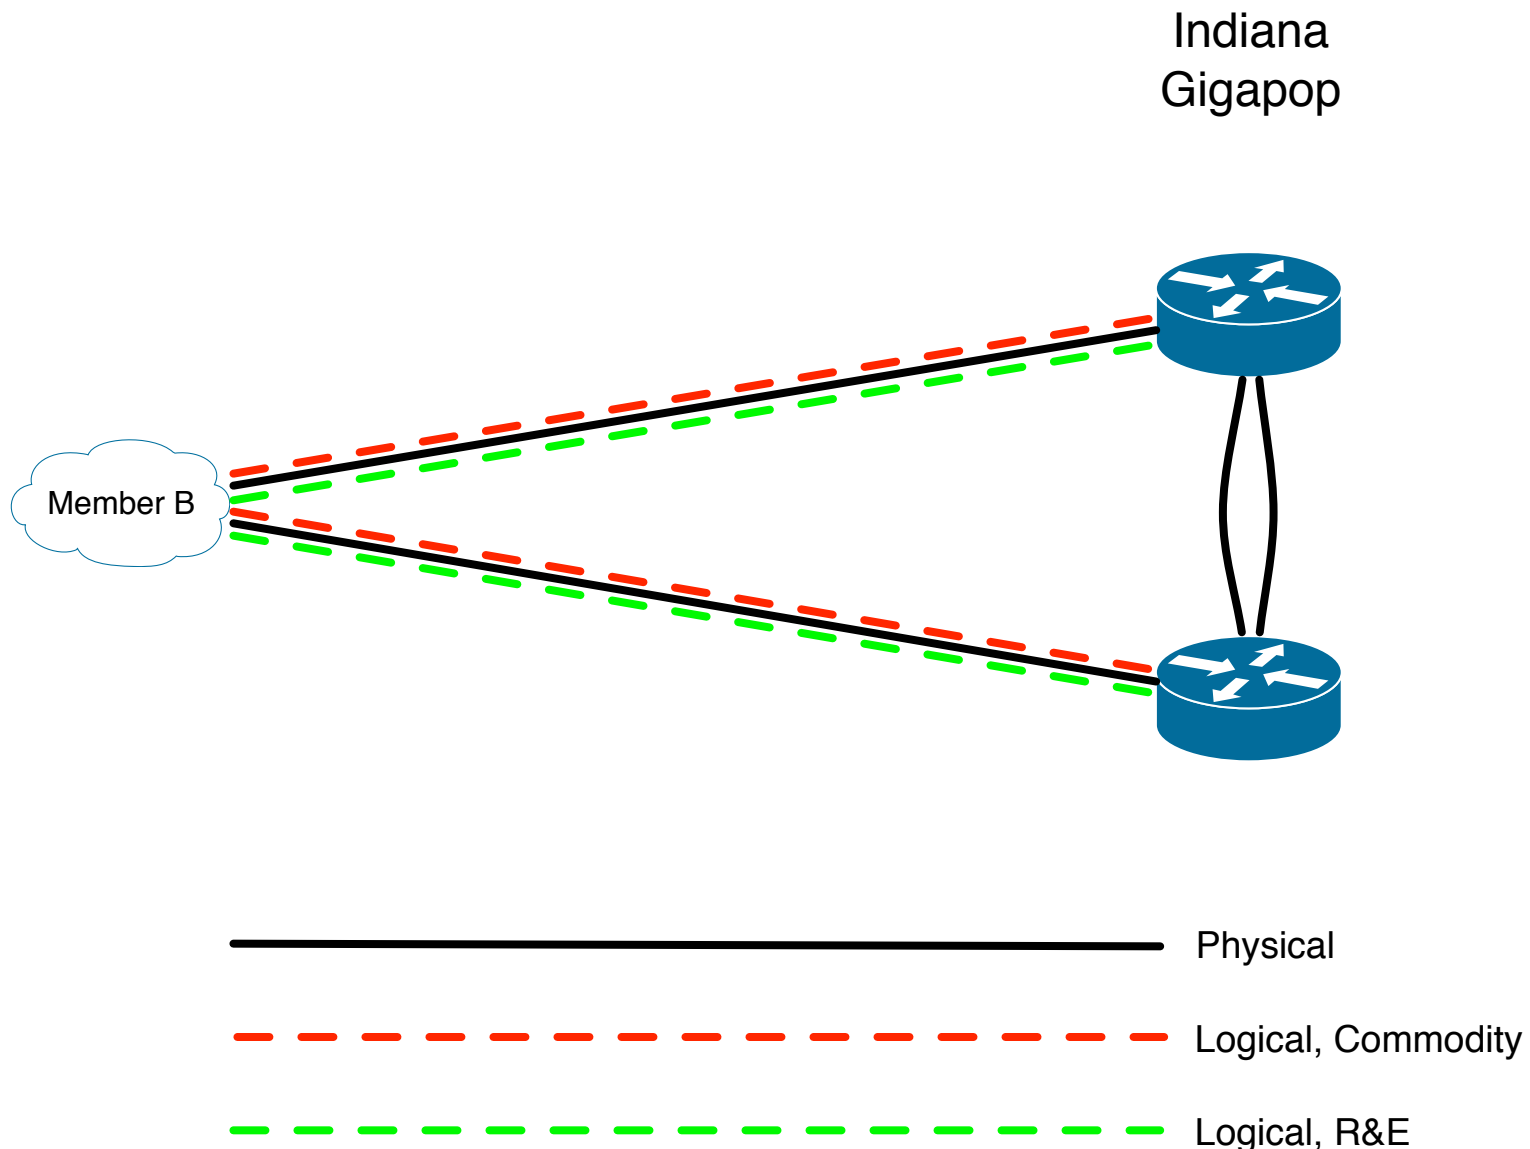

I-Light and Indiana Gigapop Measurement

Tom Johnson
Heather Starks

I-Light POP & Member Codes

- I-Light POP Codes - http://globalnoc.iu.edu/ilight/maps_documentation/documentation/i-light-pop-codes.html
- I-Light Member Codes - http://globalnoc.iu.edu/ilight/maps_documentation/documentation/i-light-member-codes.html

Measurement Links

- I-Light, JFirewall - <http://dc-3.grnoc.iu.edu/jfirewall-viz-ilight/index-bits.html>
- I-Light SNAPP - <http://dc-snmp.wcc.grnoc.iu.edu/ilight/>
- I-Light TSDS - https://tsds.blcdc.grnoc.iu.edu/ilight/?method=browse&measurement_type=interface
- Indiana Gigapop SNAPP - <http://snapp2.blcdc.grnoc.iu.edu/gigapop/>
- Indiana Gigapop TSDS - https://tsds.blcdc.grnoc.iu.edu/gigapop/?method=browse&measurement_type=interface
- Will update the I-Light NOC and Indiana Gigapop NOC pages with TSDS Links